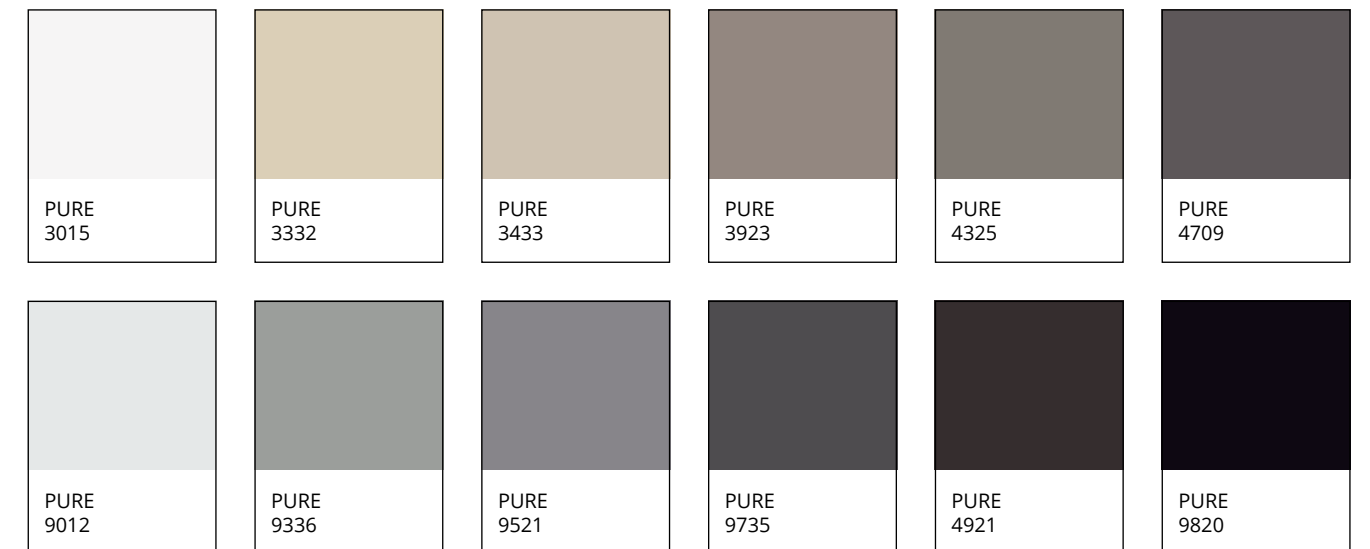

Pure

- 03 Pure colours
- 04 Back to the roots
- 14 The greige age
- 24 The sands of time
- 28 Pure as the driven snow
- 40 Dark & wild

CHOOSE TO CREATE

Our busy lives leave little room for tranquility and relaxation. Create a welcoming ambience with Pure's warm neutrals and contrasting darks. A timeless tone on tone style that oozes calm and comfort. Pure and simple.

PURE COLOURS