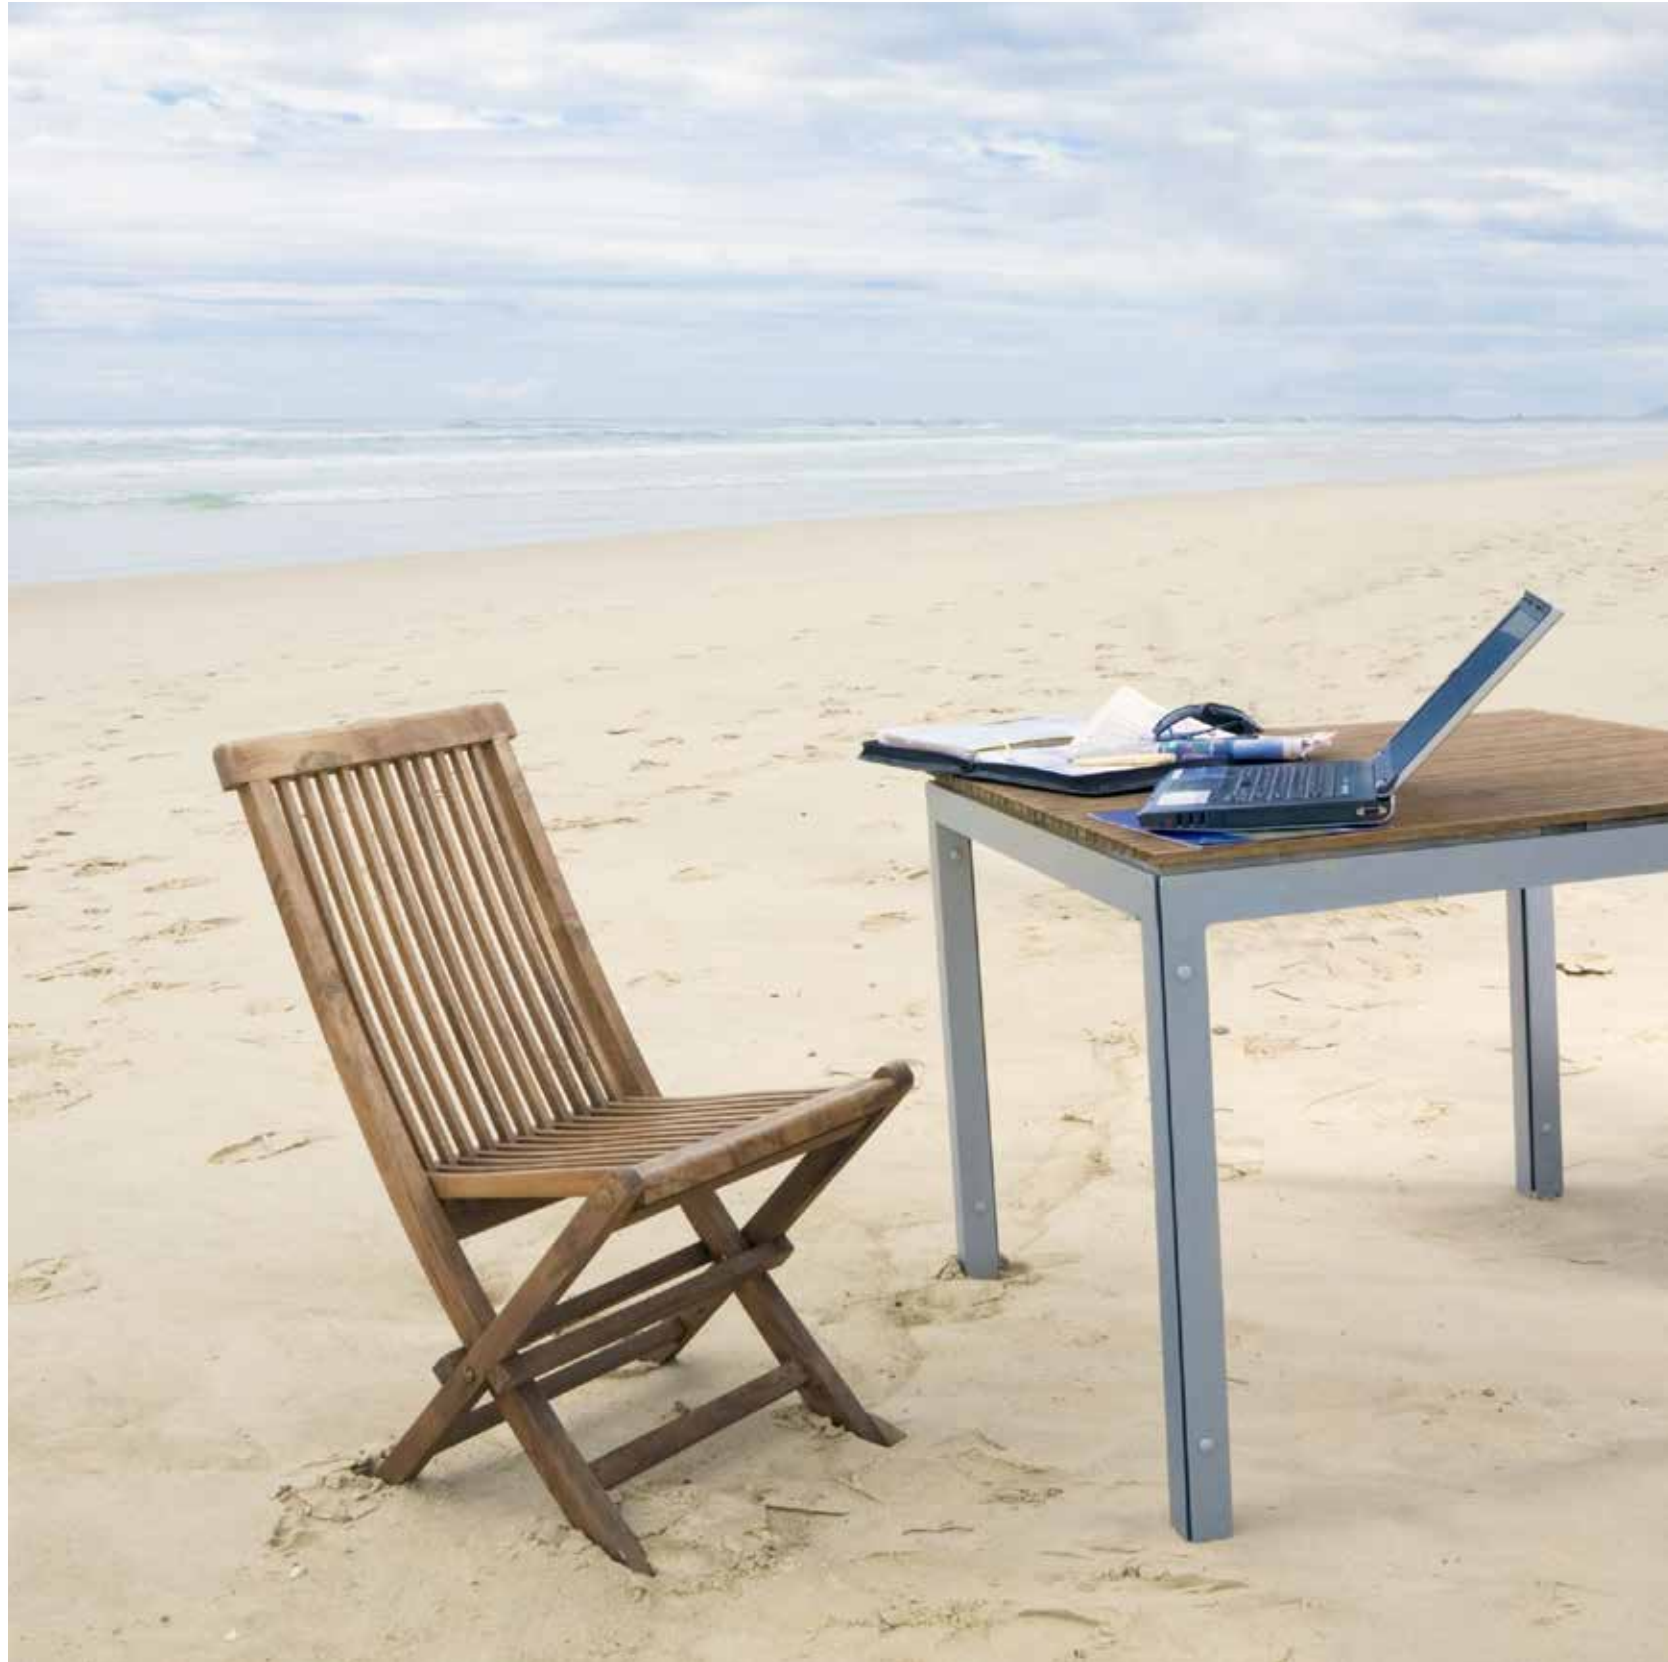

Talk to us about your next project.

INFO@ARCEDITION.COM